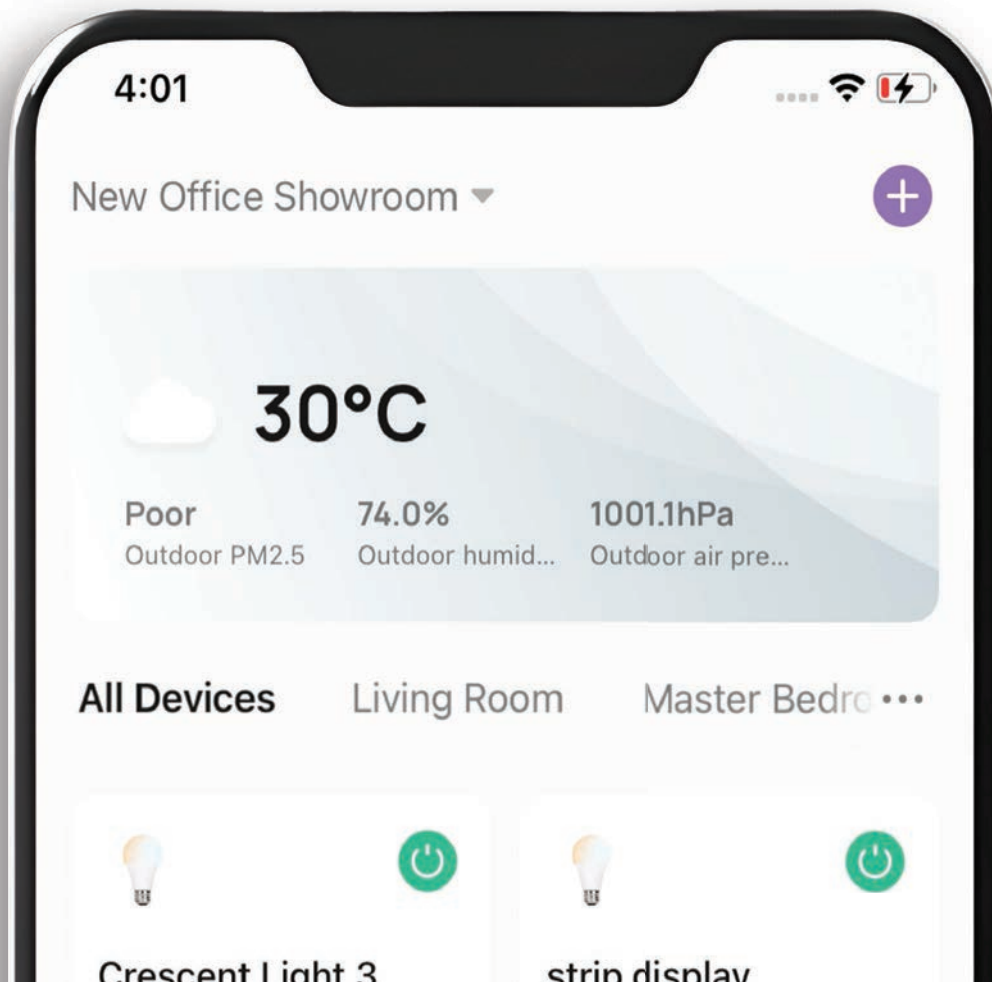

powering the  
new era of  
smart living

---

# transforming spaces for the future

Step into smarter living with Vibe Smart Homes  
where seamless automation brings comfort,  
control and security to your homes.

---

smartness that  
simplifies,  
enhances and  
empowers

## SMART LIVING VIA 4 WAY ACCESS

TOUCH | VOICE | REMOTE | VIBE APP

---

The Vibe range embodies smart functionality in modern home devices making them accessible through a 4 way access system for seamless control and management.